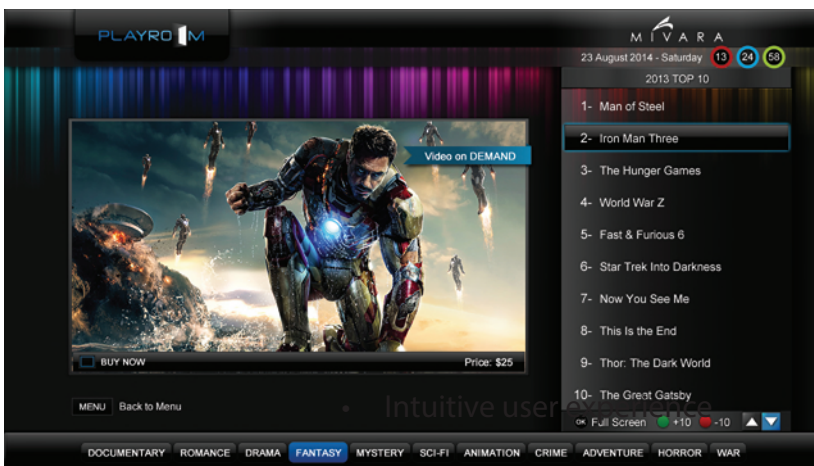

PLAYROOM

Video On Demand General Features

Playroom VOD is an expandable, standards based, multi-purpose, Video on Demand solution, designed to give administrators an easy job and the end user an exceptional experience.

Playroom VOD provides support for on demand streaming of MPEG-2 and MPEG-4 standard and high definition content. An integrated content management system simplifies the management of information associated within the video content.

Key Features

- Intuitive user experience
- Compatible with major STBs and hospitality TVs with embedded IPTV STBs.
- Supports 200 concurrent streams on a single server.
- Supports SD and HD video formats
- Easy configuration using the web interface

Technical Specifications

Streaming capacity	Concurrent Streams up to 200 streams (SD content @ 4 Mbps)
Supported protocols	Transport stream over UDP or RTP/UDP
Encoding formats Supported	MPEG-1 | MPEG-2 | MPEG-4 AVC/H.264
Bit rates supported	1 Mbps MPEG-4 to 18 Mbps MPEG-2 High Definition | CBR or VBR
Streaming Outputs	2 x Gigabit Ethernet with link aggregation, conforming a streaming capacity of 2Gbp
Storage Capacity	Supplied 2 TB in RAID1 (960 hours based on 5Mbps content encoding rate) Storage capacity can be easily increased