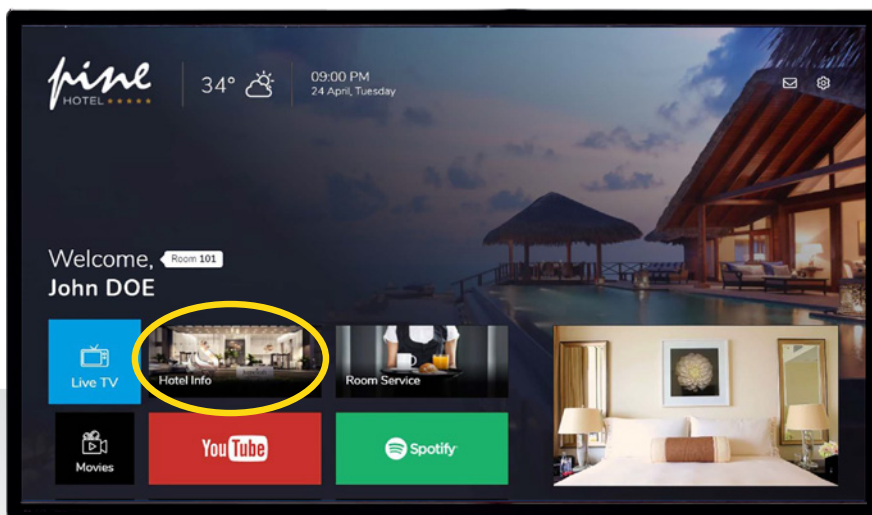

CHANNEL STREAMING LICENSE

With the Channel Streaming License your facility ; activities, events and sights in your immediate surroundings can be introduced .

Info channels/broadcasts that you can use in your TV channel list and on the main page can be presented simultaneously up to 50 info channels without creating an extra burden and hardware on your network.

In the info channel, your facility's current promotional video file or more than one visual can be displayed as a slide.

**Used with all Playroom Packages.*