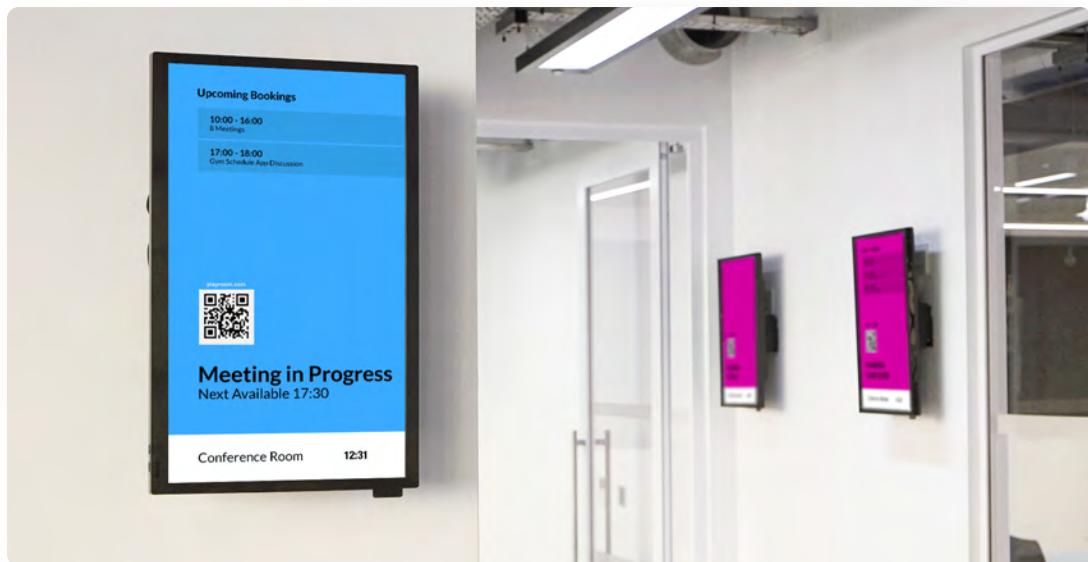

PLAYROOM

PRMSVR-140

DIGITAL SIGNAGE SERVER LICENSE

Digital Signage Software

The advanced interactive TV feature is provided by the PlayPromo package.

Promotion on multiple screens, TV, video and news broadcasting can be provided in congress, exhibition, shopping malls, sports centers, public areas such as airports and transportation stations. The design can be customized according to need and demand. Through Digital Signage, the public can be reached by saving costs and time.

- Information screen can be managed and periodically updated in public places, lobbies, meeting rooms and examination rooms etc.
- The Digital Signage screen continues to work even when offline.
- This license can be used in hotels, hospitals, shopping malls, stadiums, government offices, etc.
- No worries about data saving capacity because of using cloud based technology and hosting services.
- Works on Android Devices.

PRMSVR-140

- The specified website can be displayed on the main screen.
- Social media posts about the institution can be added to the stream.
- Secure information transmission is provided through protected channels.
- Live news, weather, flight info etc. access to RSS feeds is possible.

Conference Room Digital Signage

This solution offers a professional and automated guidance system to steer your meeting guests to the right location in time for their meeting or conference. The conference information screen contains the date, room name, upcoming bookings, start and end time.