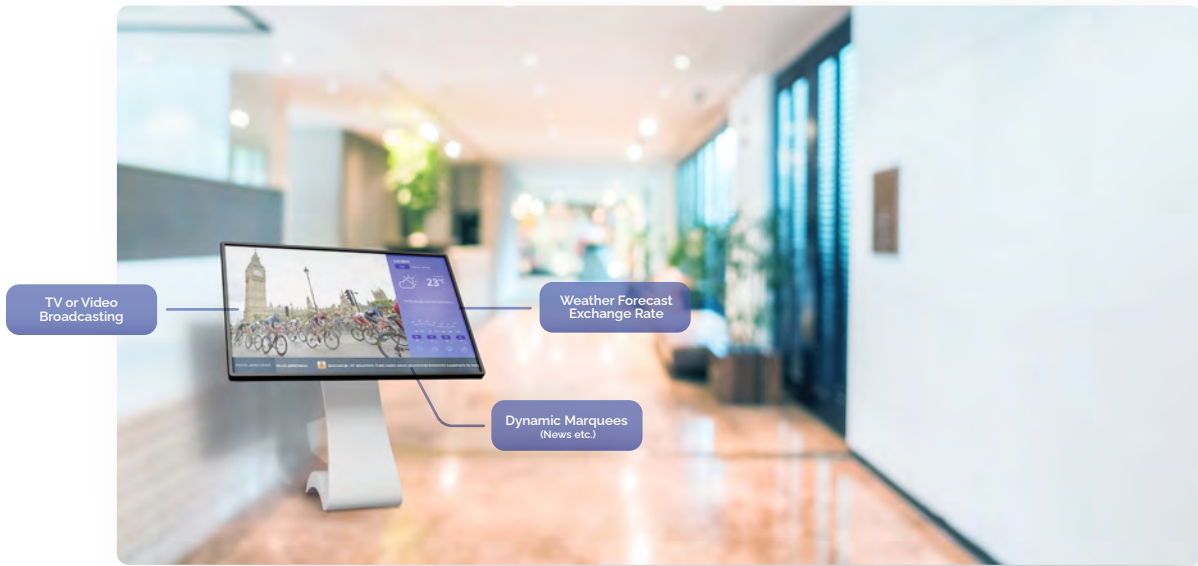

PLAYROOM

PRMSVR-140

DIGITAL SIGNAGE SERVER LICENSE

Digital Signage Software

The advanced interactive TV feature is provided by the PlayPromo package.

Promotion on multiple screens, TV, video and news broadcasting can be provided in congress, exhibition, shopping malls, sports centers, public areas such as airports and transportation stations. The design can be customized according to need and demand. Through Digital Signage, the public can be reached by saving costs and time.

- Information screen can be managed and periodically updated in public places, lobbies, meeting rooms and examination rooms etc.
- The Digital Signage screen continues to work even when offline.
- This license can be used in hotels, hospitals, shopping malls, stadiums, government offices, etc.
- No worries about data saving capacity because of using cloud based technology and hosting services.
- Works on Android Devices.

PRMSVR-140

- The specified website can be displayed on the main screen.
- Social media posts about the institution can be added to the stream.
- Secure information transmission is provided through protected channels.
- Live news, weather, flight info etc. access to RSS feeds is possible.

Conference Room Digital Signage

This solution offers a professional and automated guidance system to steer your meeting guests to the right location in time for their meeting or conference. The conference information screen contains the date, room name, upcoming bookings, start and end time.