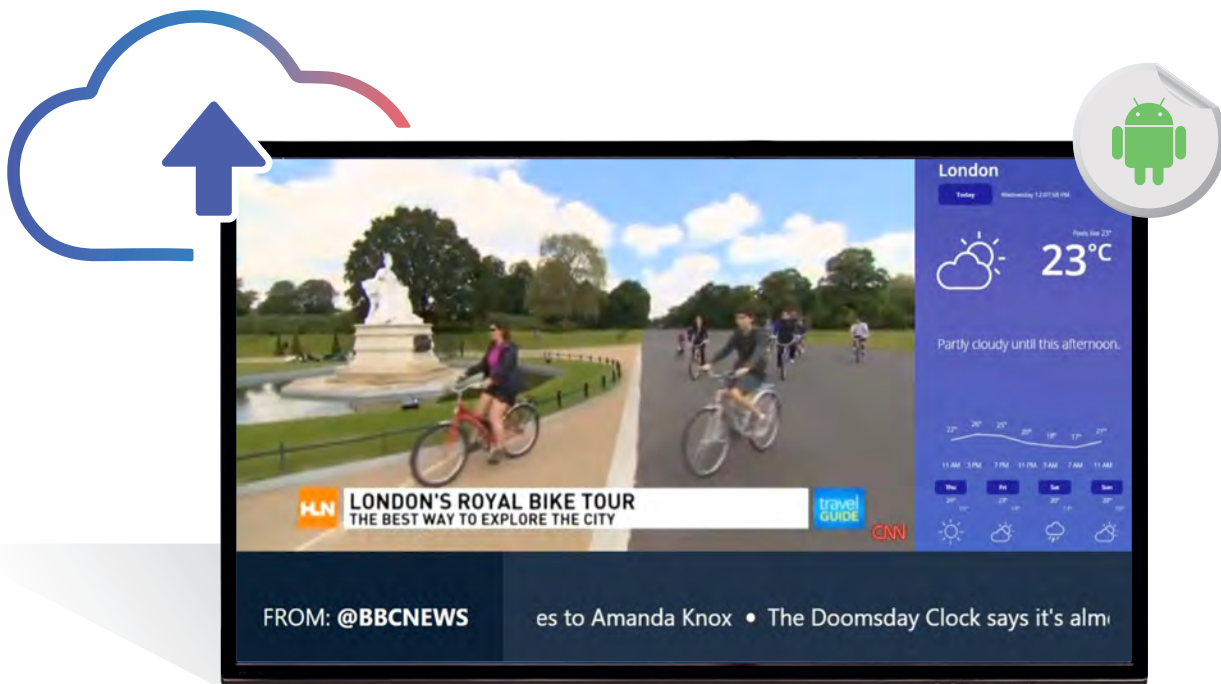

PLAYROOM

PRMSVR-140

DIGITAL SIGNAGE SERVER LICENSE

Digital Signage Software

The advanced interactive TV feature is provided by the PlayPromo package.

Promotion on multiple screens, TV, video and news broadcasting can be provided in congress, exhibition, shopping malls, sports centers, public areas such as airports and transportation stations. The design can be customized according to need and demand. Through Digital Signage, the public can be reached by saving costs and time.

PRMSVR-140

- The specified website can be displayed on the main screen.
- Social media posts about the institution can be added to the stream.
- Secure information transmission is provided through protected channels.
- Live news, weather, flight info etc. access to RSS feeds is possible.